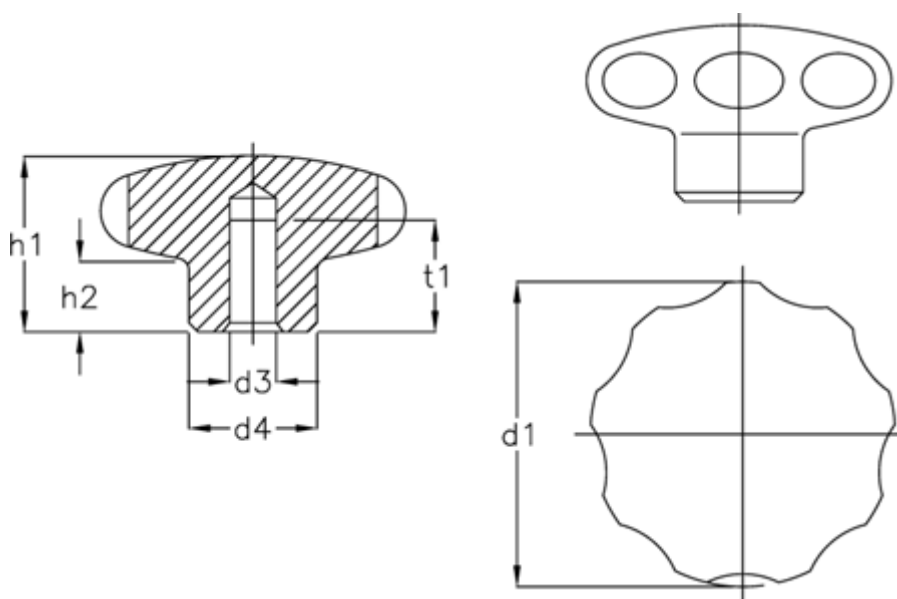

Article number: 205572371

Description: E+G stainless hand knob
GN 5335-60-B12-C

Measures

d1	= 60
d2	= B12
d4	= 25
H1	= 39.0
H2	= 18
t1 min.	= 18/22